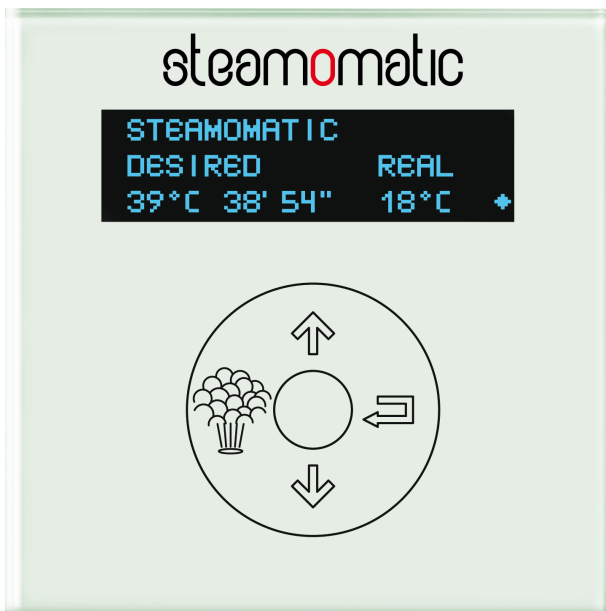

steamomatic™

steamomatic™ is an automated steam control system

- The most compact 3 kW steam generator in its class
- Elegant and easy to use all glass touch user interface, customisable on request
- Small and compact easily fits under a seat
- Fully automatic de-scaling system flushes the system clean after each use
- Integrated control panel
- Full thermal insulation
- Extremely service-friendly - only one compact unit
- Can be integrated in a cascable, multi-unit system, or run as a stand-alone device
- Integrated magnetic valves for filling and emptying
- Optional steam emission on left or right
- Quick and simple installation saves time and money

Specifications:

- Supply voltage: 220-240V 50/60 Hz
- Power output: 3kW
- System of protection: IP55
- Dimensions:
 - generator: 210 x 275 x 106 mm
 - touch user interface: 87 x 87 mm (fits in single gang back box)
- Plumbing connections: ½" BSP